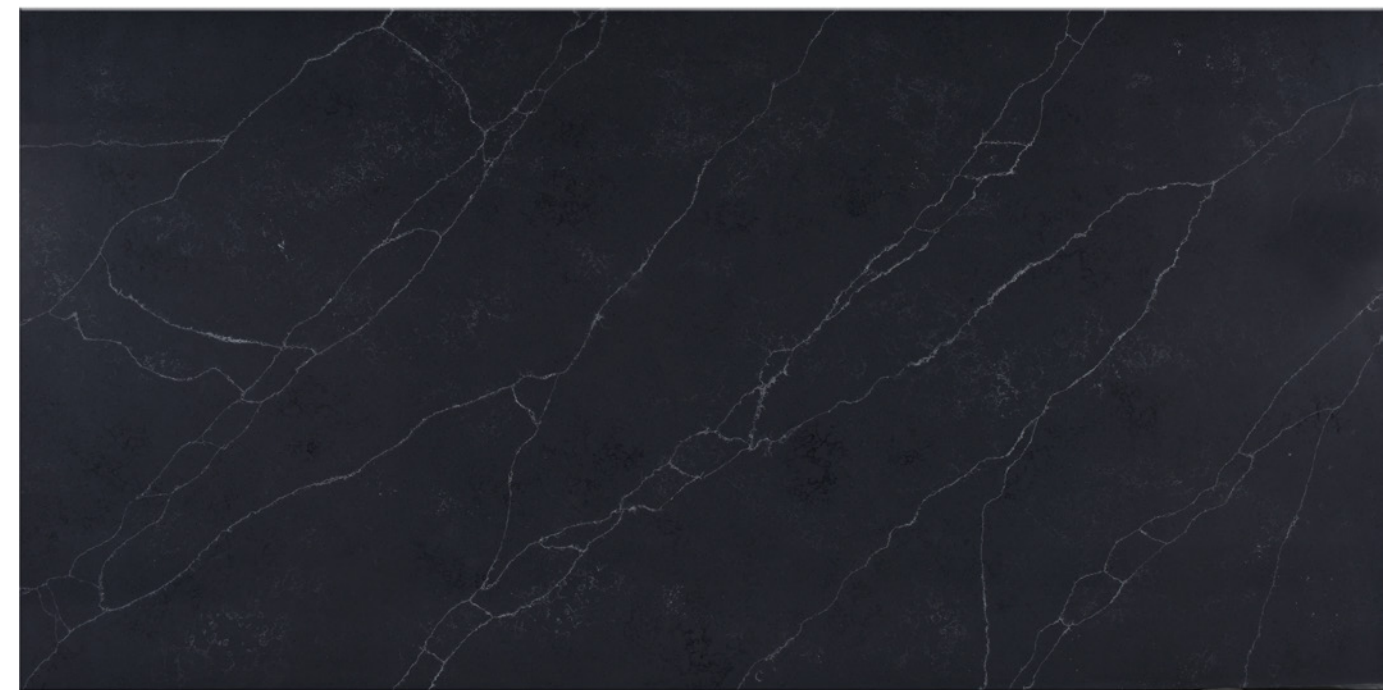

OP-5183

2cm & 3cm Slab