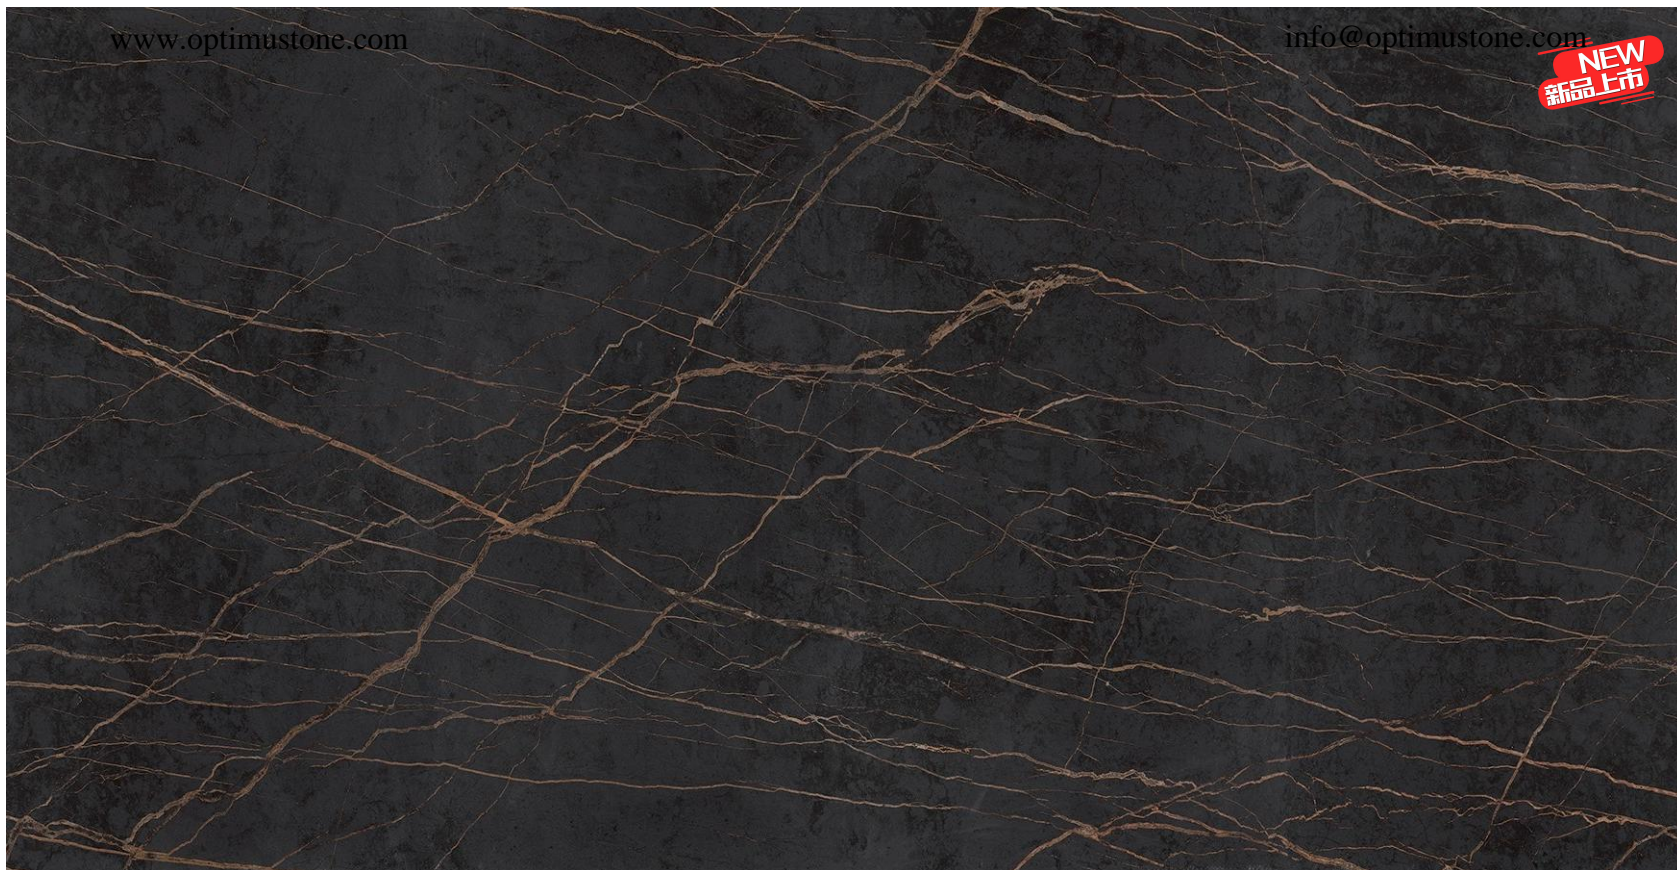

www.optimustone.com

info@optimustone.com

NEW
新品上市

FULL BODY

JQF162 丹桂 LAURENT JQF163220X162

SIZE: 1600X3200X20MM MATT

STOCK:72PCS