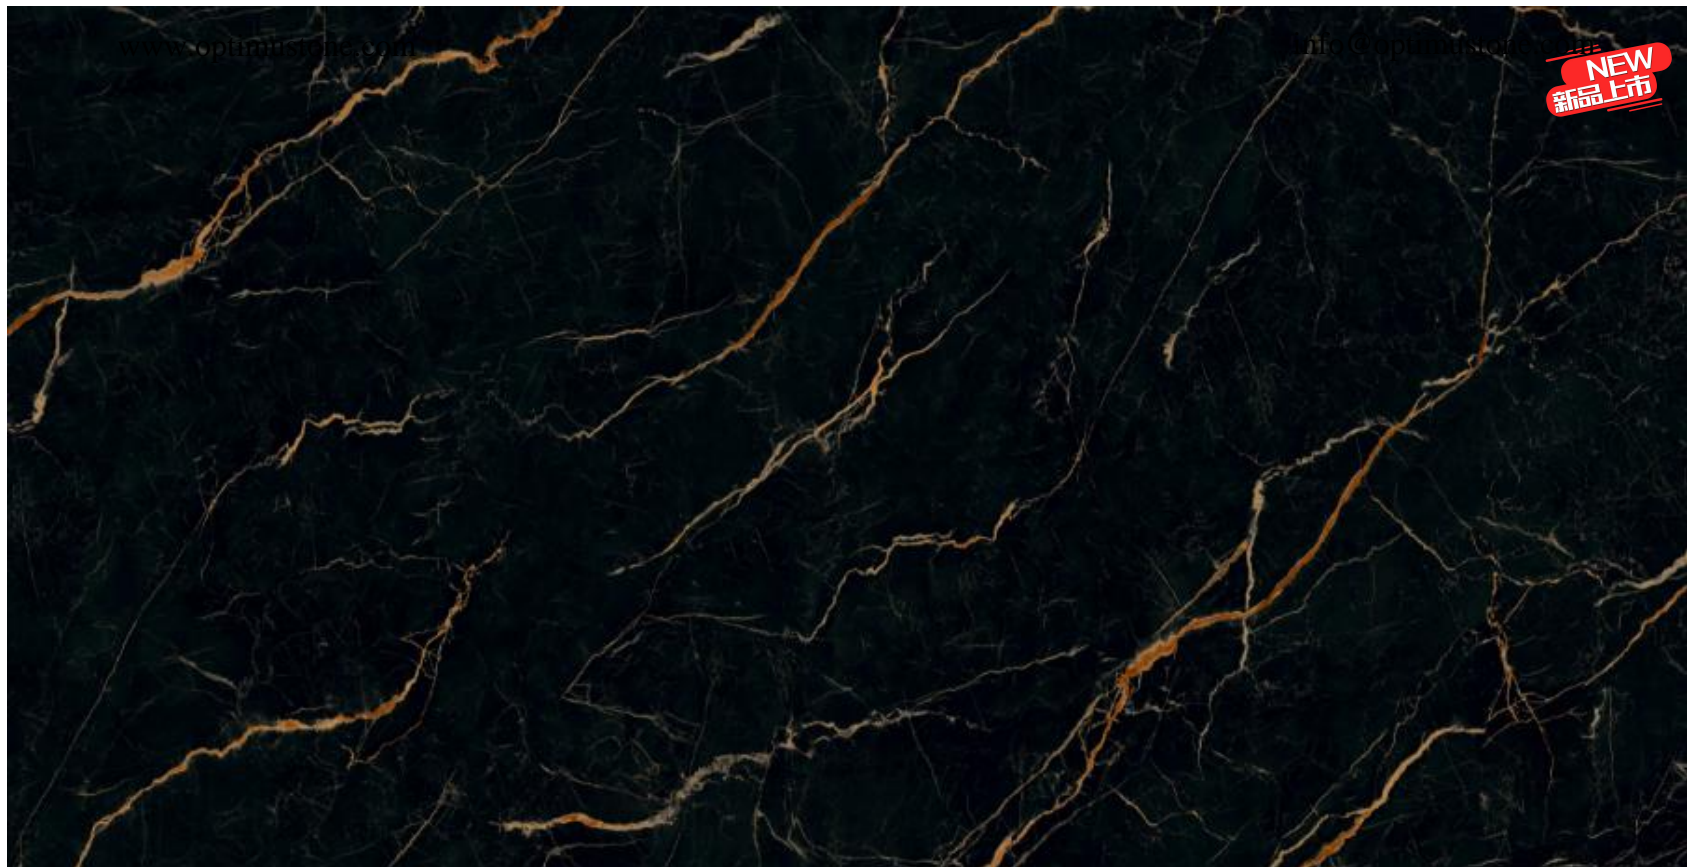

FULL BODY

JQF138 天川金 NEW NOIR   JQF163220X138

SIZE: 1600X3200X20MM MATT

STOCK:332PCS