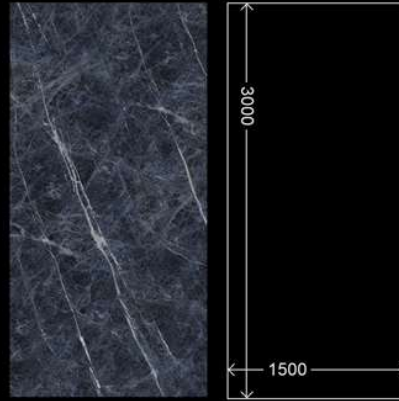

## Calacatta Bluette

- NO: 00088307
- SIZE: 3200x1600x6mm
- CRAFT: Polished(Glossy)
- COLORS: Blue

A

B

C

## Sodalite Blue

- NO: 00088354
- SIZE: 3000x1500x6mm
- CRAFT: Polished(Glossy)
- COLORS: Blue