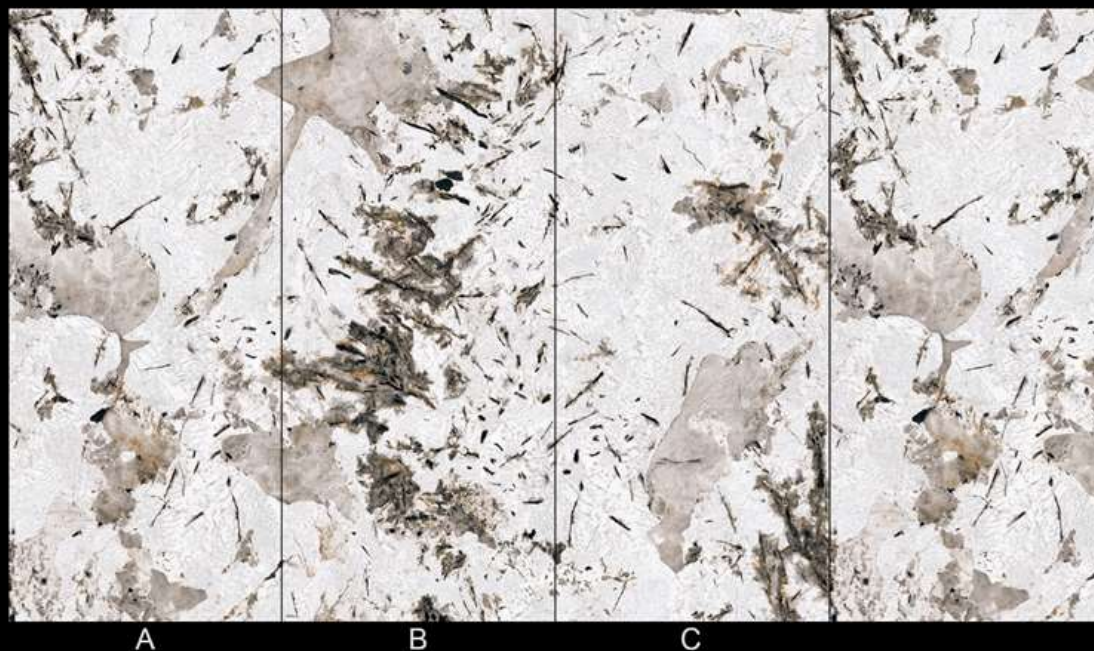

Silver Fox

- NO: 00089160
- SIZE: 2700x1200x6mm
- CRAFT: Polished(Glossy)
- COLORS: White