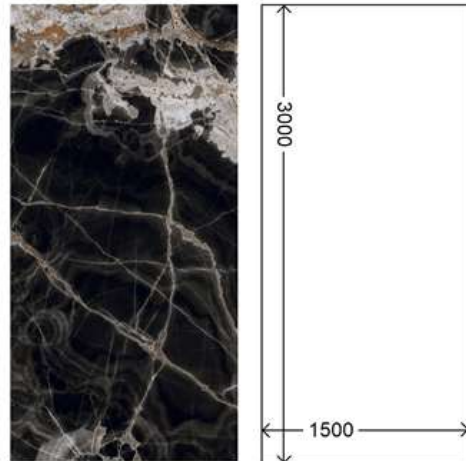

Onice Nero

- NO: 00088358
- SIZE: 3000x1500x6mm
- CRAFT: Polished(Glossy)
- COLORS: Black