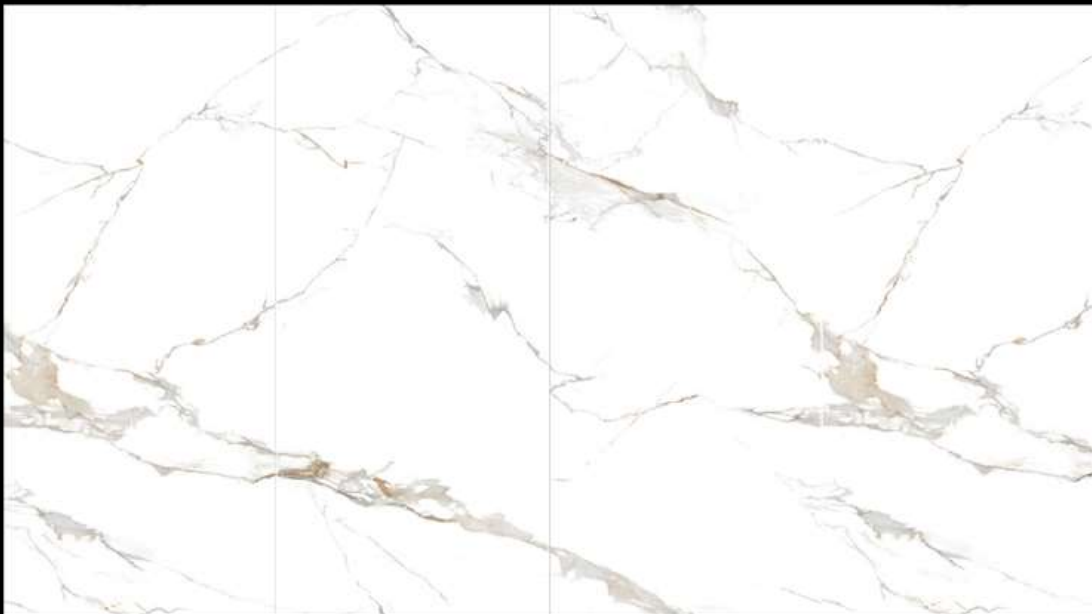

Calacatta Borghini

- NO: 00085884
- SIZE: 2700x1200x6mm
- CRAFT: Polished(Glossy)
- COLORS: White

A

B