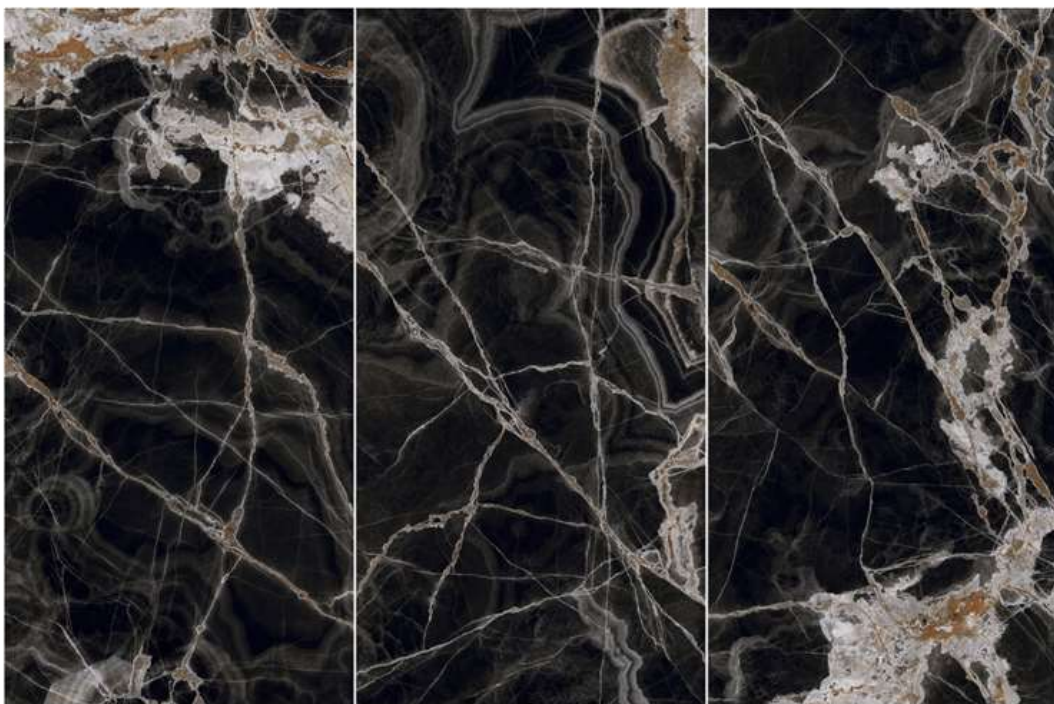

Onice Nero

- NO: 00088358
- SIZE: 3000x1500x6mm
- CRAFT: Polished(Glossy)
- COLORS: Black