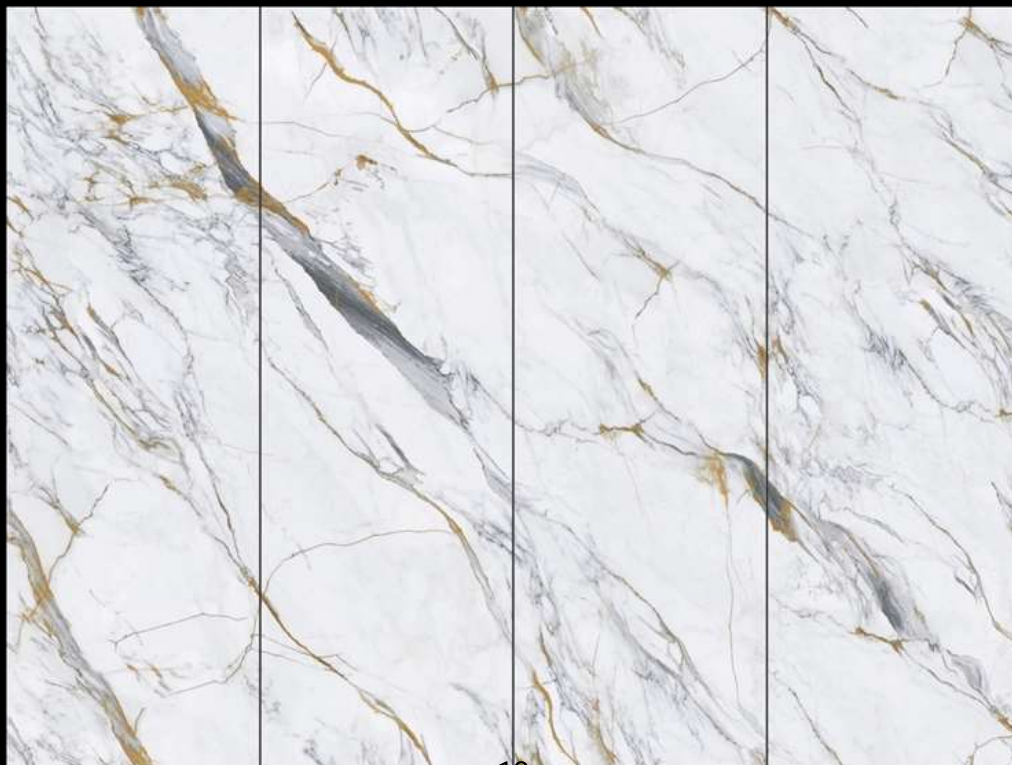

Calacatta Gold

- NO: 00088669
- SIZE: 3000x1000x6mm
- CRAFT: Polished(Glossy)
- COLORS: White